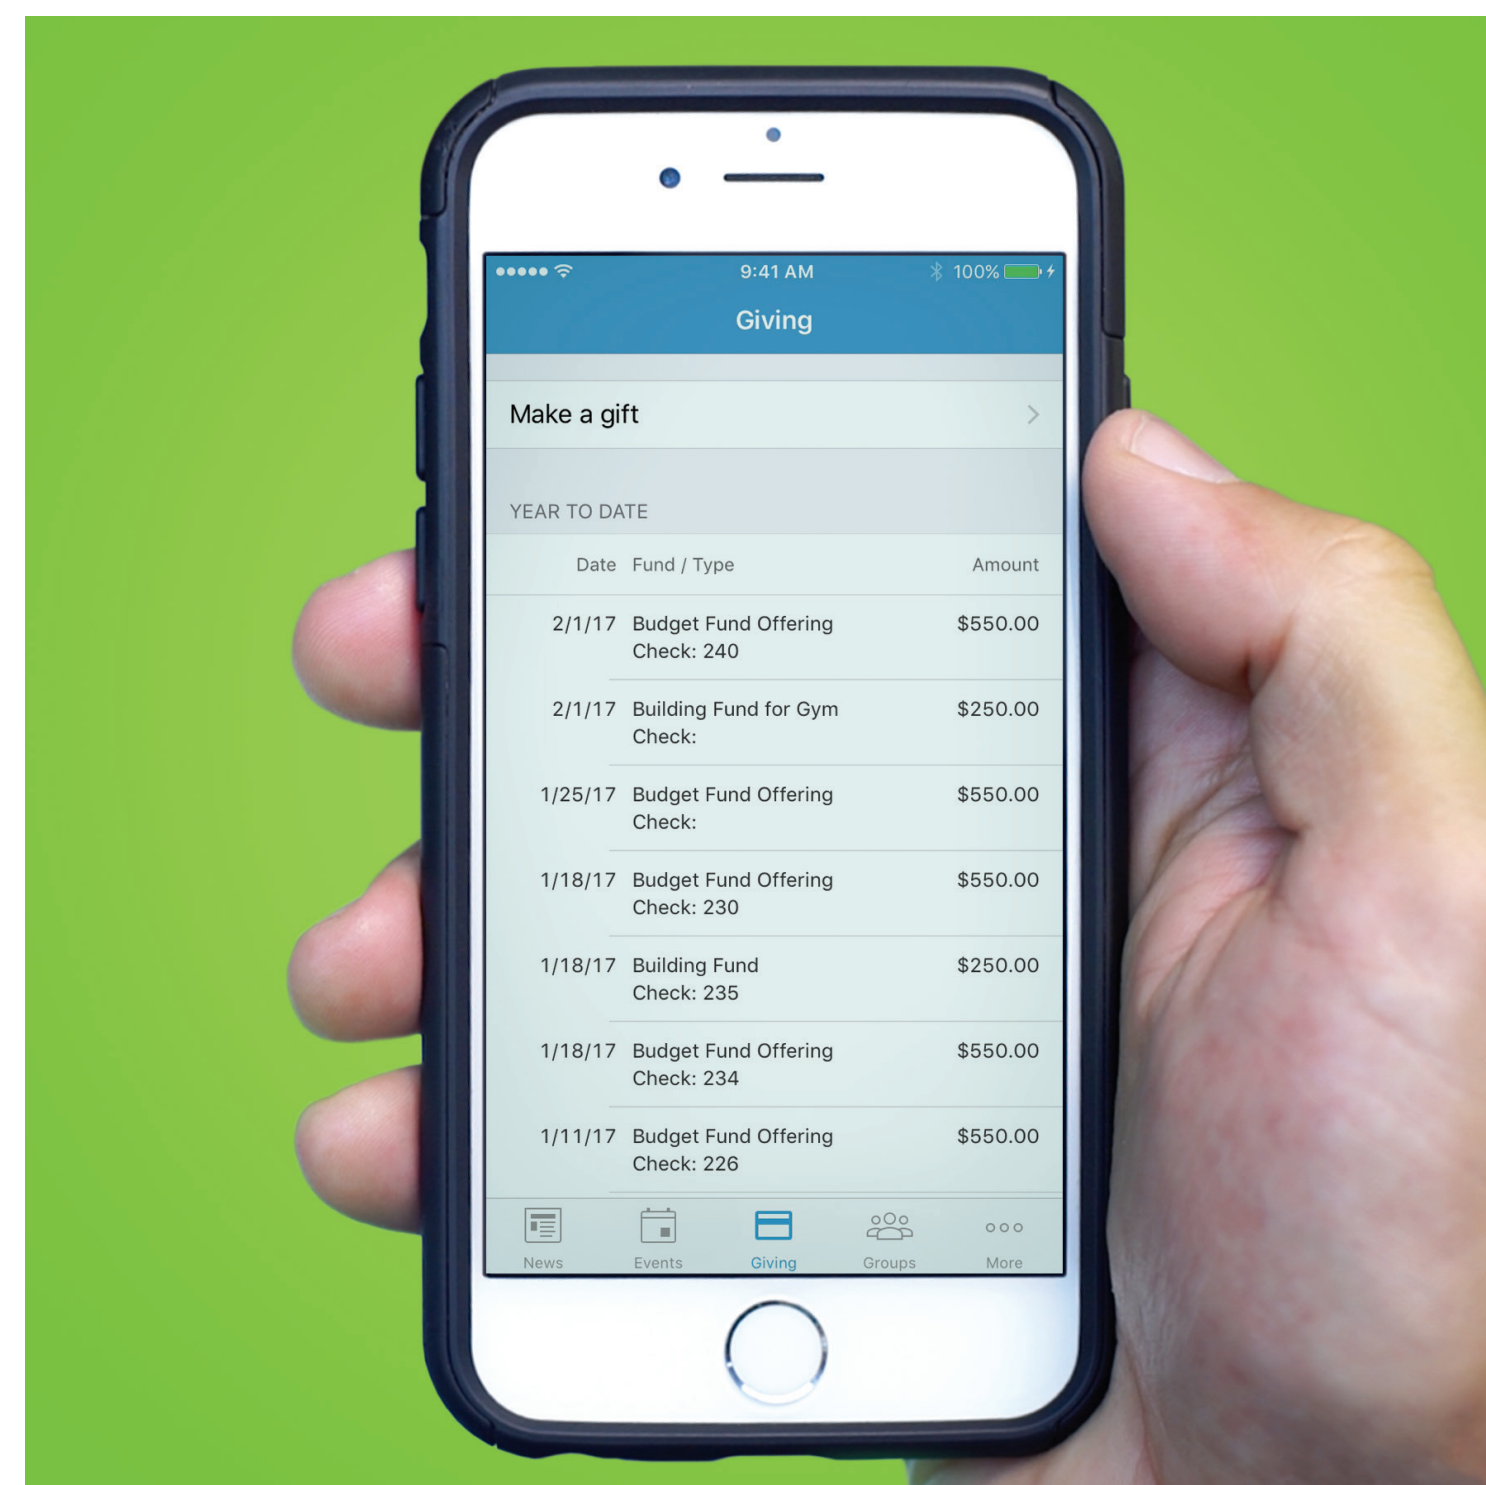

Giving made easy!

Download our Connect app today.

👉 one click

📅 recurring

🕒 24/7/365

📋 pledges

🔍 track all gifts

🌟 special offerings

Let's get connected. ✨

 **Realm® Connect**